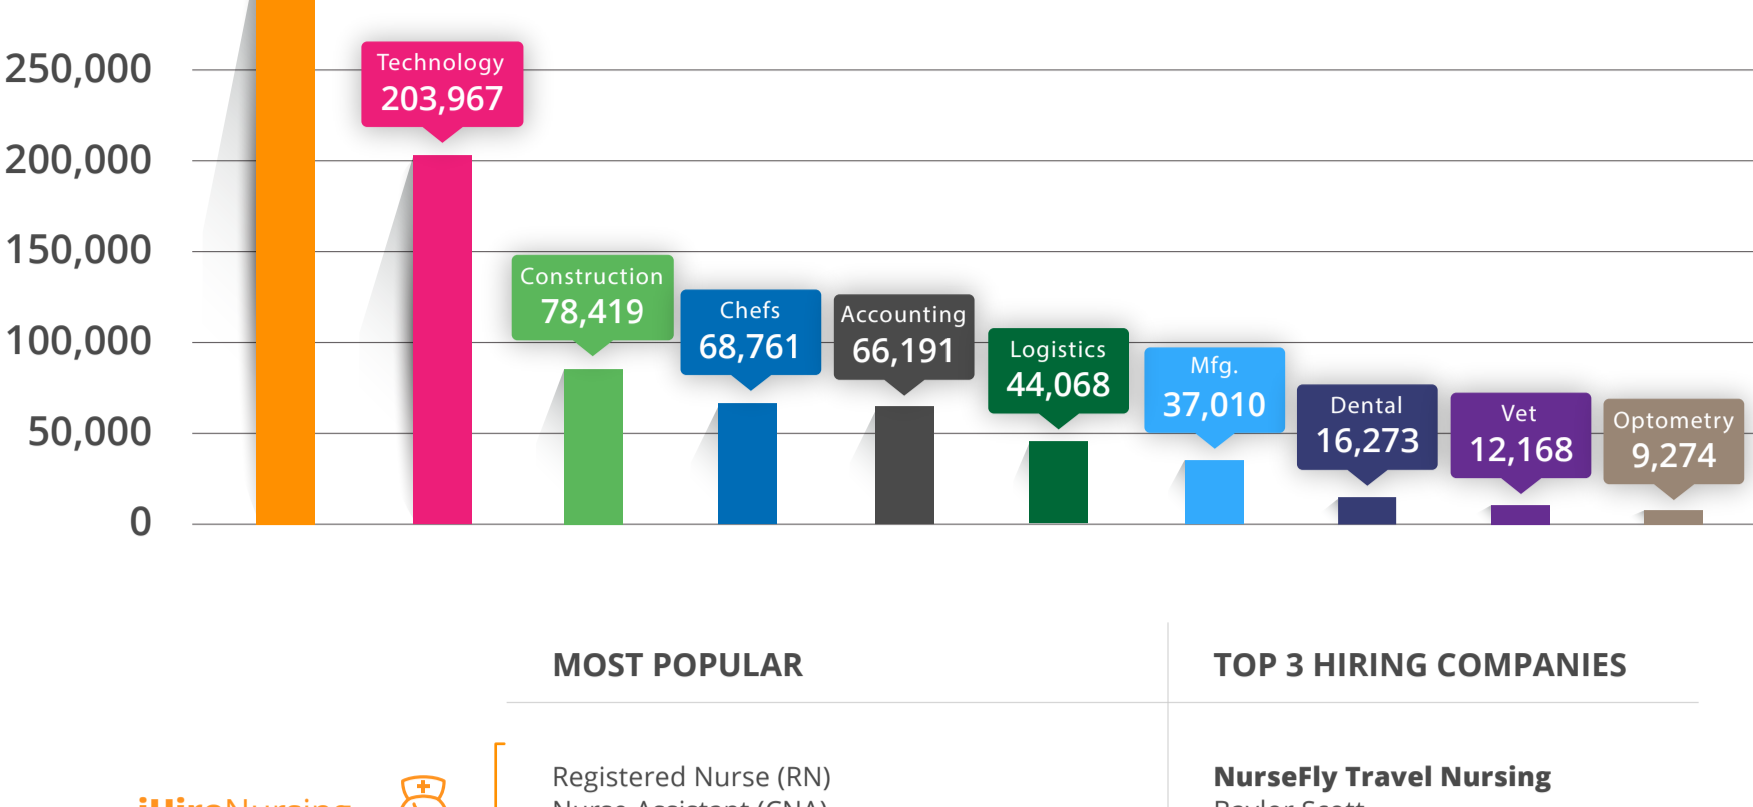

Q1 2020

January 2020 and Q4 2019 insights brought to you by iHire

INDUSTRY SNAPSHOT

Total active jobs on iHire*

MOST POPULAR

iHireNursing	Registered Nurse (RN) Nurse Assistant (CNA) Licensed Practical Nurse (LPN)
iHireTechnology	Software Developer DevOps Engineer/System Admin Database Administrator/Developer
iHireConstruction	Millwright/Mechanic/Maintenance Electrician Project/Construction Manager
iHireChefs	Line Cook Prep Chef Baker/Cake Finisher
iHireAccounting	Accountant Tax Specialist Financial Analyst
iHireLogistics	Warehouse Associate/Yard Driver/ Material Handler/Forklift Operator Shipping/Receiving Associate Logistics/Inventory Control Clerk/Associate
iHireManufacturing	Machine Operator/Production Maintenance Technician CNC Machinist
iHireDental	Dental Assistant Dentist - General Practitioner Office Manager
iHireVeterinary	Veterinarian Veterinary Technician Groomer
iHireOptometry	Optometric Technician Optometrist Optician

TOP 3 HIRING COMPANIES

NurseFly Travel Nursing	Baylor Scott HealthCare Traveler Jobs
Leidos	Revature PwC
Department of the Navy	CBRE Sysco
Panera Bread	Compass Group USA, Inc. Bloomin' Brands, Inc.
H&R Block, Inc.	Intuit Jackman Hewitt
Walmart	Burlington Coat Factory Corp. DSW
Ingersoll Rand	Oldcastle Uber Works
Aspen Dental	Pacific Dental Services Heartland Dental
Petco	VCA Animal Hospitals Banfield Pet Hospital
Walmart	Luxottica Group Visionworks