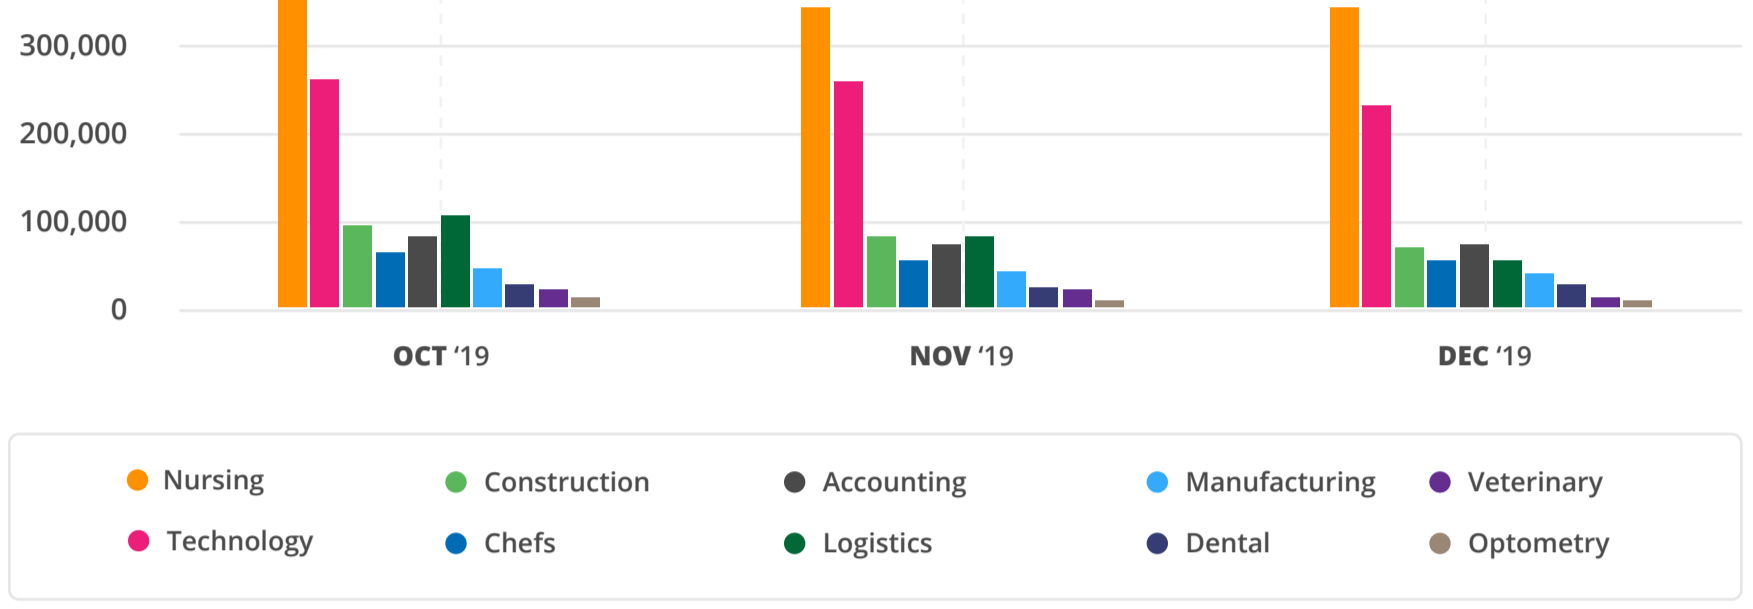

NEW JOBS ADDED PER MONTH

TOP 5 SKILLS & CREDENTIALS LISTED IN JOB ADS

iHireNursing	- Nursing - Registered Nurse - Patient Care - Healthcare Management - Basic Life Support
iHireTechnology	- Software - Management - Design - Communication Skills - Engineering
iHireConstruction	- Management - Scheduling - Electrical - Engineering - Training & Development
iHireChefs	- Cooking - Scheduling - Training & Development - Sanitation - Management
iHireAccounting	- Accounting - Management - Finance - Communication Skills - Auditing
iHireLogistics	- Management - Inventory Management - Loading & Unloading - Shipping - Scheduling
iHireManufacturing	- Management - Training & Development - Staff Supervision - Scheduling - High School Diploma
iHireDental	- Management - Scheduling - Organization - X-Rays - Training & Development
iHireVeterinary	- Communication Skills - Leadership - Management - Training & Development - Hospital Operations
iHireOptometry	- Customer Service - Retail - Merchandising - Management - Optometry

JOB SEEKER SNAPSHOT

iHireNursing	32% Active Job Seekers 68% Passive Job Seekers	19% Willing to Relocate	1,504 Days Average Length of Membership	137,056 Unique Visitors in Q4 2019
iHireTechnology	37% Active Job Seekers 63% Passive Job Seekers	22% Willing to Relocate	1,110 Days Average Length of Membership	155,001 Unique Visitors in Q4 2019
iHireConstruction	35% Active Job Seekers 65% Passive Job Seekers	23% Willing to Relocate	1,101 Days Average Length of Membership	357,655 Unique Visitors in Q4 2019
iHireChefs	38% Active Job Seekers 62% Passive Job Seekers	24% Willing to Relocate	1,207 Days Average Length of Membership	144,772 Unique Visitors in Q4 2019
iHireAccounting	34% Active Job Seekers 66% Passive Job Seekers	15% Willing to Relocate	1,313 Days Average Length of Membership	202,452 Unique Visitors in Q4 2019
iHireLogistics	29% Active Job Seekers 71% Passive Job Seekers	29% Willing to Relocate	1,645 Days Average Length of Membership	100,923 Unique Visitors in Q4 2019
iHireManufacturing	33% Active Job Seekers 67% Passive Job Seekers	23% Willing to Relocate	1,341 Days Average Length of Membership	99,512 Unique Visitors in Q4 2019
iHireDental	40% Active Job Seekers 60% Passive Job Seekers	19% Willing to Relocate	1,515 Days Average Length of Membership	201,194 Unique Visitors in Q4 2019
iHireVeterinary	33% Active Job Seekers 67% Passive Job Seekers	19% Willing to Relocate	1,469 Days Average Length of Membership	131,927 Unique Visitors in Q4 2019
iHireOptometry	37% Active Job Seekers 63% Passive Job Seekers	21% Willing to Relocate	1,556 Days Average Length of Membership	85,004 Unique Visitors in Q4 2019